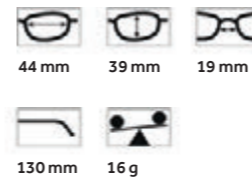

NEW

130 2585 - Grey / Light grey⁴
col. 34

Tatum
130 2585

Chris
130 2656

Including headband, non-slip temple ends, microfiber pouch and case

6-9 YEARS

Grey (80-85 %), polarising

Chris