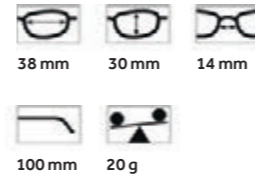

Conny
120 6693

Including microfibre pouch

0-18 MONTHS

Grey (80-85 %), incl. headband

38 mm 30 mm 14 mm
100 mm 20 g

12-24 MONTHS

Grey (80-85 %), incl. headband

40 mm 31 mm 15 mm
105 mm 20 g