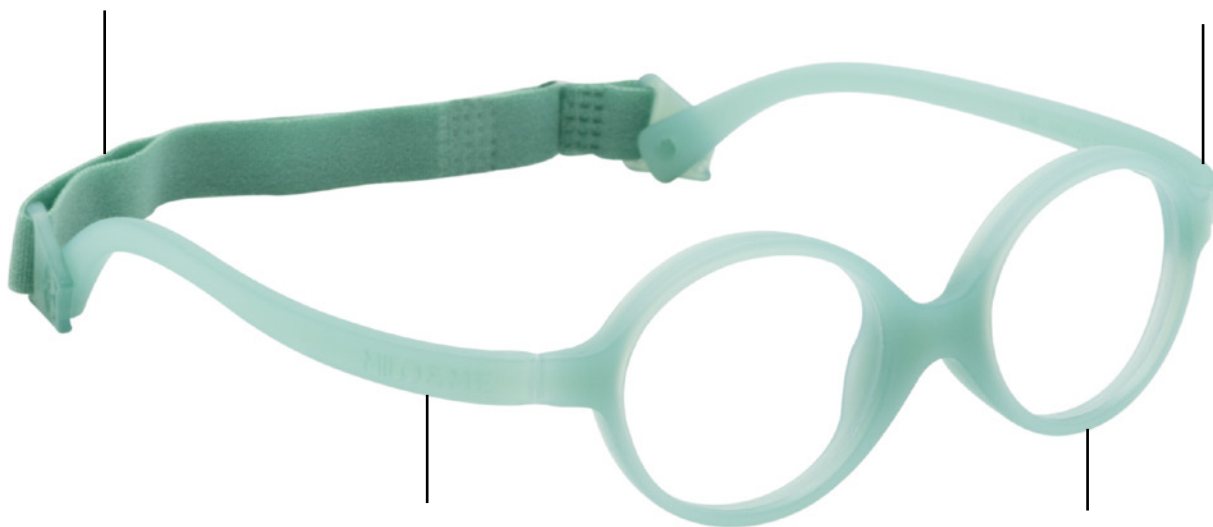

# BABY FRAMES

Adjustable headband

Hinge free construction

Plasticiser-free TPE material

Extra deep 110° V-groove for a stable fit of the lenses