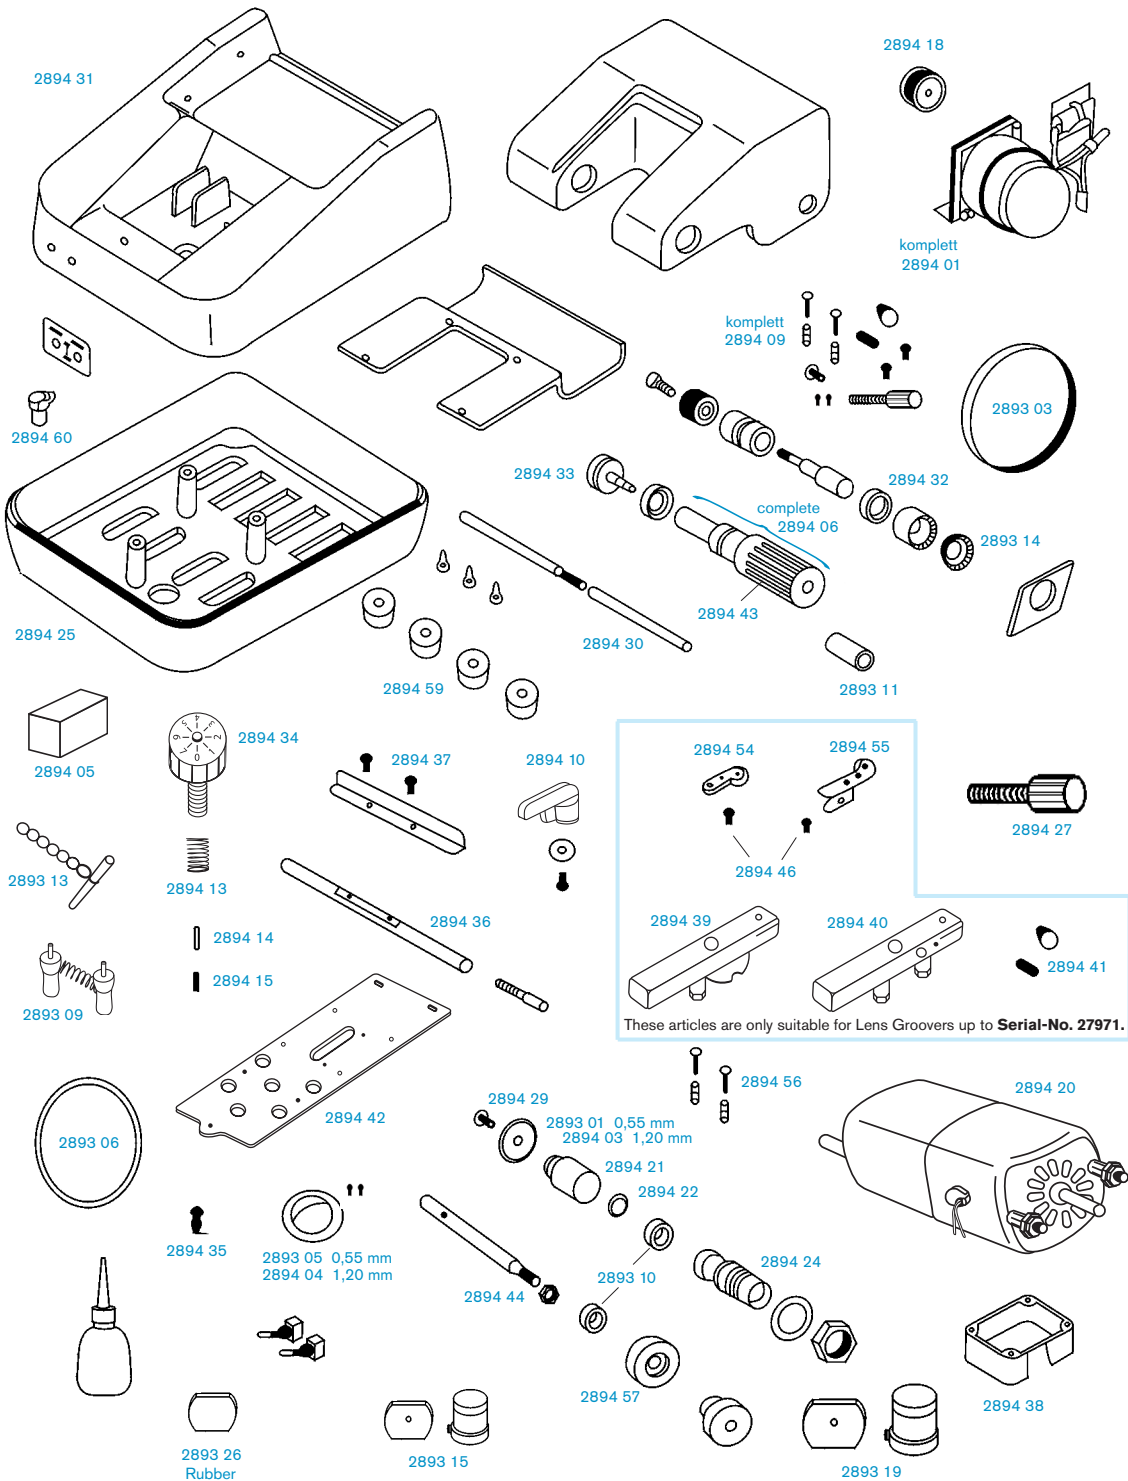

B&S
QUALITY MADE

Sapre parts for
Lens Groover Takubomatic AG-5
Art.-Nr.: 2894 00

Spare parts for
Lens Groover Takubomatic AG-5
Art.-Nr.: 2894 00

Illustration	Art.-No.	Product	 Special article	Order quantity
	289301	Diamond wheel 0,55 mm	1 pc	
	289303	Driving belt for upper motor	1 pc	
	289305	Cover for grinding wheel 0,55 mm	1 pc	
	289306	Driving belt for grinding wheel	1 pc	
	289309	Guiding pins	1 pair	
	289310	Ball bearing for diamond wheel shaft	1 pair	
	289311	Sled ball bearing f. lens support	1 pair	
	289313	Centering pin with chain	1 pc	
	289314	Lens positioning rubber	1 pc	
	289315	Half eye adapter, small	1 pc	
	289326	Rubber for Half eye adapter, small	1 pair	

Illustration	Art.-No.	Product	 Special article	Order quantity
	289401	Upper motor for lens groover	1 pc	
	289403	Diamond wheel 1,20 mm	1 pc	
	289404	Cover for grinding wheel 1,20 mm	1 pc	
	289405	Sponge	1 pc	
	289406	Chuck knob right complete	1 pc	
	289409	Holding screws for lens groover	1 pc	
	289427	Adjusting screw	1 pc	
	289439	Guide lever without accessories, left <i>(only for lens groovers up to Serial-No.: 27971)</i>	1 pc	
	289440	Guide lever w/o acc. right <i>(only for lens groovers up to Serial-No.: 27971)</i>	1 pc	
	289441	Spring for holding screw and adjusting knob <i>(only for lens groovers up to Serial-No.: 27971)</i>	1 pc	
	289446	Screw for plastic roll left	1 pc	

Illustration	Art.-No.	Product	 Special article	Order quantity
	289822	Right guide arm	1 pc	
	289823	Ball bearing for driveshaft	1 pair	
	289824	Cutter belt	1 pc	
	289825	Main motor bracket with screws	1 pc	
	289826	Snap switch	1 pc	
	289827	Halfeye adapter	1 pc	
	289828	Grooving depths dial	1 pc	
	289830	Adjusting spring	1 pc	
	289831	Adjusting knob	1 pc	
	289832	Cover for diamond wheels size 1,2 mm	1 pc	
	289833	Diamond wheel 0,55 mm	1 pc	
	289403	Diamond wheel 1,20 mm	1 pc	
	289834	Rubberfeet	4 pc	